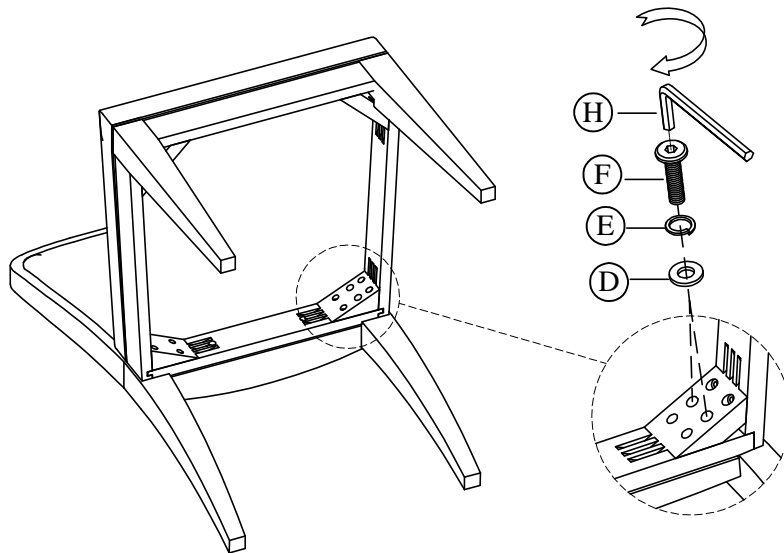

STEP 2:

STEP 3:

Complete