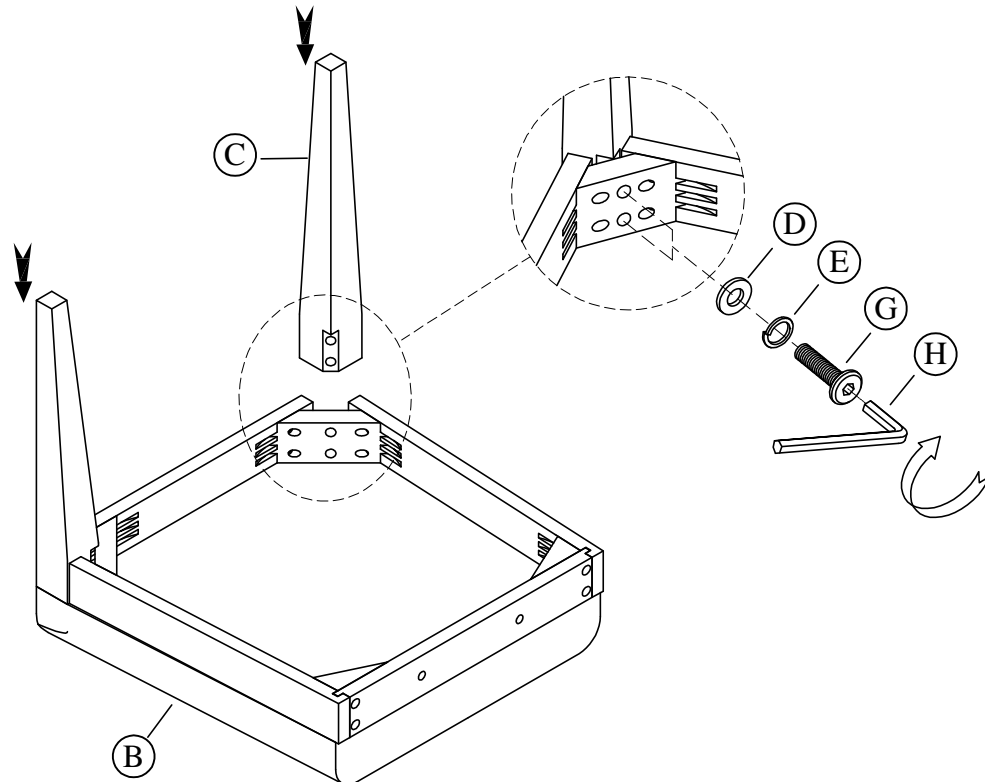

Warning :

- Be sure to check all packing material carefully for small parts, which may have come loose inside the carton during shipment.
- To prevent possible scratches and damage, this furniture must be assembled on a soft surface such as a blanket or carpet.

Components and Hardware List

Chair Back 1 pc.	Seat Frame 1 pc.	Front Leg 2 pcs.	Flat Washer 5/16" x 19*2mm 10 pcs.	Spring Washer 5/16" 10 pcs.
Allen Head Bolt 5/16"-18 x 3" 4 pcs.	Allen Head Bolt 5/16"-18 x 2- 1/2" 6 pcs.	5mm Allen Key 1 pc.		

STEP 1: