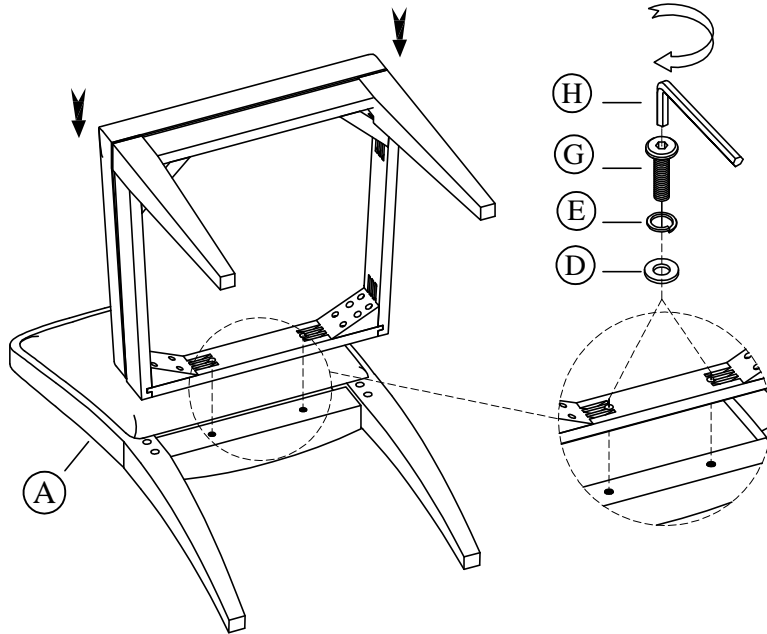

STEP 2:

STEP 3:

Complete